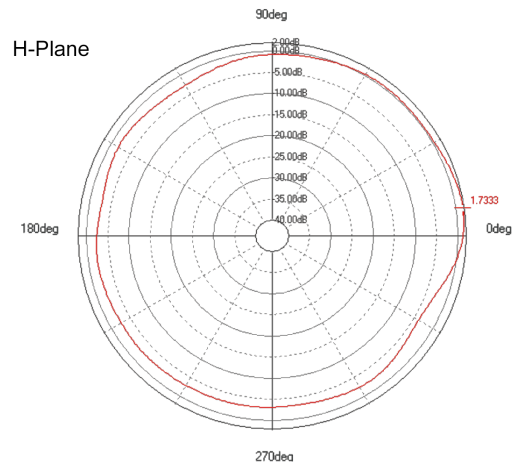

頻率：5 GHz

規格

Antenna Characteristics

Frequency	2.4 to 2.5, 5.2 to 5.8 GHz
Antenna Type	Omni-directional
Typical Antenna Gain	2/2 dBi
Connector	RP-SMA (male)
Impedance	50 ohms
Polarization	Vertical
HPBW/Horizontal	360°
HPBW/Vertical	80°
V.S.W.R.	2:1 max.

Physical Characteristics

Weight	10 g (0.02 lb)
Length	108 mm (4.25 in)
Radome Color	Black
Radome Material	Plastic
Installation	Straight mount

Environmental Limits

Operating Temperature	-40 to 80°C (-40 to 176°F)
Storage Temperature (package included)	-40 to 80°C (-40 to 176°F)
Ambient Relative Humidity	5 to 95% (30°C, non-condensing)