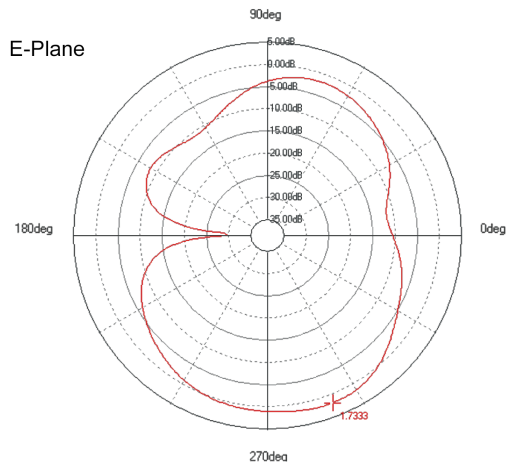

ANT-WDB-ARM-02 系列

2.4/5 GHz，雙頻全向型室內橡膠天線

特色與優點

- 小尺寸容易安裝
- 相當輕巧，攜帶方便
- 傾斜和旋轉設計
- 彈性安裝
- RP-SMA (公) 接頭

簡介

ANT-WDB-ARM-02 是全向型輕巧雙頻室內天線。天線提供 2/2 dBi 的增益，可在 -40 至 80°C 的溫度下操作。

現場方向圖

頻率：2.4 GHz

頻率：5 GHz

規格

Antenna Characteristics

Frequency	2.4 to 2.5, 5.2 to 5.8 GHz
Antenna Type	Omni-directional
Typical Antenna Gain	2/2 dBi
Connector	RP-SMA (male)
Impedance	50 ohms
Polarization	Vertical
HPBW/Horizontal	360°
HPBW/Vertical	80°
V.S.W.R.	2:1 max.

Physical Characteristics

Weight	10 g (0.02 lb)
Length	108 mm (4.25 in)
Radome Color	Black
Radome Material	Plastic
Installation	Straight mount

Environmental Limits

Operating Temperature	-40 to 80°C (-40 to 176°F)
Storage Temperature (package included)	-40 to 80°C (-40 to 176°F)
Ambient Relative Humidity	5 to 95% (30°C, non-condensing)