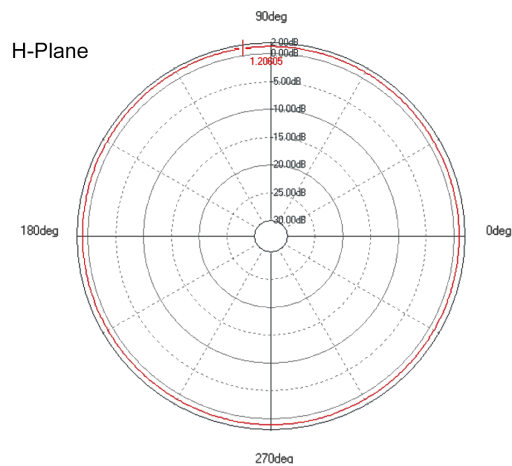

ANT-WDB-ARM-02 系列

2.4/5 GHz，雙頻全向型室內橡膠天線

特色與優點

- 小尺寸容易安裝
- 相當輕巧，攜帶方便
- 傾斜和旋轉設計
- 彈性安裝
- RP-SMA (公) 接頭

簡介

ANT-WDB-ARM-02 是全向型輕巧雙頻室內天線。天線提供 2/2 dBi 的增益，可在 -40 至 80°C 的溫度下操作。

現場方向圖

頻率：2.4 GHz

頻率：5 GHz

規格

Antenna Characteristics

Frequency	2.4 to 2.5, 5.2 to 5.8 GHz
Antenna Type	Omni-directional
Typical Antenna Gain	2/2 dBi
Connector	RP-SMA (male)
Impedance	50 ohms
Polarization	Vertical
HPBW/Horizontal	360°
HPBW/Vertical	80°
V.S.W.R.	2:1 max.

Physical Characteristics

Weight	10 g (0.02 lb)
Length	108 mm (4.25 in)
Radome Color	Black
Radome Material	Plastic
Installation	Straight mount

Environmental Limits

Operating Temperature	-40 to 80°C (-40 to 176°F)
Storage Temperature (package included)	-40 to 80°C (-40 to 176°F)
Ambient Relative Humidity	5 to 95% (30°C, non-condensing)