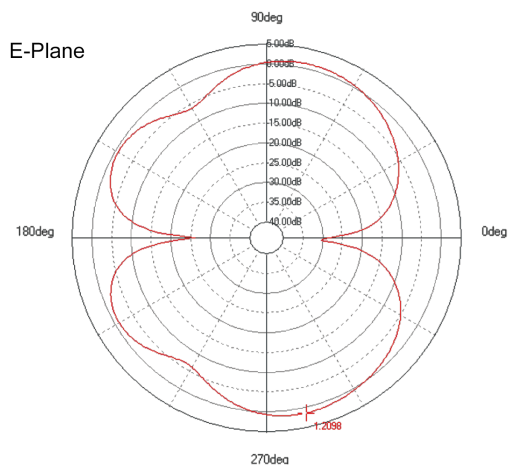

ANT-WDB-ARM-02 系列

2.4/5 GHz，雙頻全向型室內橡膠天線

特色與優點

- 小尺寸容易安裝
- 相當輕巧，攜帶方便
- 傾斜和旋轉設計
- 彈性安裝
- RP-SMA (公) 接頭

簡介

ANT-WDB-ARM-02 是全向型輕巧雙頻室內天線。天線提供 2/2 dBi 的增益，可在 -40 至 80°C 的溫度下操作。

現場方向圖

頻率：2.4 GHz

頻率：5 GHz

規格

Antenna Characteristics

Frequency	2.4 to 2.5, 5.2 to 5.8 GHz
Antenna Type	Omni-directional
Typical Antenna Gain	2/2 dBi
Connector	RP-SMA (male)
Impedance	50 ohms
Polarization	Vertical
HPBW/Horizontal	360°
HPBW/Vertical	80°
V.S.W.R.	2:1 max.

Physical Characteristics

Weight	10 g (0.02 lb)
Length	108 mm (4.25 in)
Radome Color	Black
Radome Material	Plastic
Installation	Straight mount

Environmental Limits

Operating Temperature	-40 to 80°C (-40 to 176°F)
Storage Temperature (package included)	-40 to 80°C (-40 to 176°F)
Ambient Relative Humidity	5 to 95% (30°C, non-condensing)