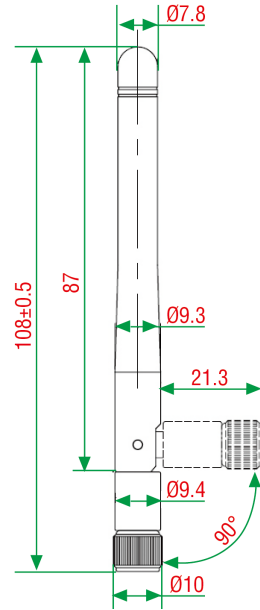

頻率：5 GHz

規格

Antenna Characteristics

Frequency	2.4 to 2.5, 5.2 to 5.8 GHz
Antenna Type	Omni-directional
Typical Antenna Gain	2/2 dBi
Connector	RP-SMA (male)
Impedance	50 ohms
Polarization	Vertical
HPBW/Horizontal	360°
HPBW/Vertical	80°
V.S.W.R.	2:1 max.

Physical Characteristics

Weight	10 g (0.02 lb)
Length	108 mm (4.25 in)
Radome Color	Black
Radome Material	Plastic
Installation	Straight mount

Environmental Limits

Operating Temperature	-40 to 80°C (-40 to 176°F)
Storage Temperature (package included)	-40 to 80°C (-40 to 176°F)
Ambient Relative Humidity	5 to 95% (30°C, non-condensing)

Warranty

Warranty Period	1 year
Details	See www.moxa.com/tw/warranty

尺寸

Unit: mm

訂購資訊

Model Name	Frequency	Antenna Type	Antenna Gain	Connector
ANT-WDB-ARM-02	2.4 to 2.5, 5.2 to 5.8 GHz	Omni-directional	2/2 dBi	RP-SMA (male)